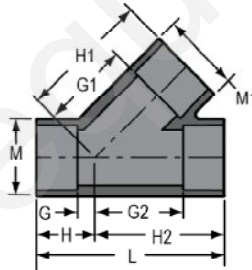

Schedule 80 PVC Technical Information
Schedule 80 Fittings

Plug
Mipt

Part Number	Size	L	Approx. Wt. (Lbs.)
850-002	1/4	23/32	.01
850-003	3/8	13/16	.01
850-005	1/2	13/16	.01
850-007	3/4	7/8	.02
850-010	1	1- 1/4	.04
850-012	1-1/4	1- 9/32	.07
850-015	1-1/2	1-11/32	.09
850-020	2	1- 3/8	.15
850-025	2-1/2	1-25/32	.28
850-030	3	1- 7/8	.41
850-040	4	2- 3/32	.76
850-060	6	2- 3/32	1.73
850-080F ⁴	8	8- 5/8	10.46
850-100F ⁴	10	8- 7/16	12.90

⁴ Plug fabricated using Cap and threaded pipe.

Wye

Socket x Socket x Socket

1/2" - 2" - 235 psi Maximum Internal Pressure Rating @ 73°F (23°C) 2-1/2" - 6" - 150 psi Maximum Internal Pressure Rating @ 73°F (23°C) 8" - Larger & All Fabricated Sizes - 80 psi Maximum Internal Pressure Rating @ 73°F (23°C)