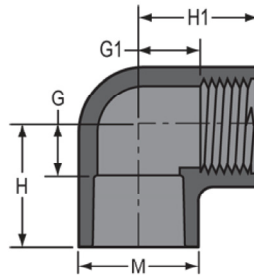

**Schedule 80 Fittings**

**90° EII - Long Sweep**

Socket x Socket

Part Number	Size	G	H	M	Approx. Wt. (Lbs.)
806-005LSF	1/2	1- 7/8	2- 3/4	1- 1/8	.12
806-007LSF	3/4	2- 7/16	3- 7/16	1- 7/16	.22
806-010LSF	1	2- 7/8	4	1-11/16	.37
806-012LSF	1-1/4	3- 5/8	4- 7/8	2- 1/16	.55
806-015LSF	1-1/2	4- 1/8	5- 1/2	2- 5/16	.59
806-020LSF	2	4- 3/4	6- 5/16	2-13/16	1.00
806-025LSF	2-1/2	5- 3/4	7- 3/4	3- 7/16	1.56
806-030LSF	3	7	9	4- 1/8	2.31
806-040LSF	4	9	11- 1/4	5- 3/16	3.96
806-060LSF	6	13	16- 1/4	7- 1/2	10.96
806-080LSF	8	23-1/2	27-3/4	9-5/8	28.88

**90° EII**

Socket x Fipt

Part Number	Size	G	G1	H	H1	M	Approx. Wt. (Lbs.)
807-002	1/4	5/16	5/16	15/16	15/16	7/8	.03
807-003	3/8	1/4	3/8	1- 1/32	1- 1/32	1- 1/32	.05
807-005	1/2	15/32	9/16	1-11/32	1- 9/32	1- 3/16	.08
807-007	3/4	5/8	5/8	1- 9/16	1- 9/16	1- 3/8	.10
807-010	1	11/16	25/32	1-13/16	1-11/16	1-23/32	.18
807-012	1-1/4	23/32	1- 1/32	1-31/32	1-31/32	2- 1/16	.28
807-015	1-1/2	31/32	1- 7/32	2-11/32	2- 5/32	2-3/8	.39
807-020	2	15/16	1- 1/32	2- 7/16	2	3	.80
807-030	3	1-27/32	2- 7/32	3-23/32	3- 9/16	4- 9/32	1.92
807-040	4	2- 5/16	2- 7/8	4- 9/16	4- 9/32	5- 1/4	2.86
807-060 <sup>1</sup>	6	3- 3/4	7- 1/8	6- 3/4	8- 7/8	7- 9/16	10.35

<sup>1</sup>Thread outlet sized with Female Adapter